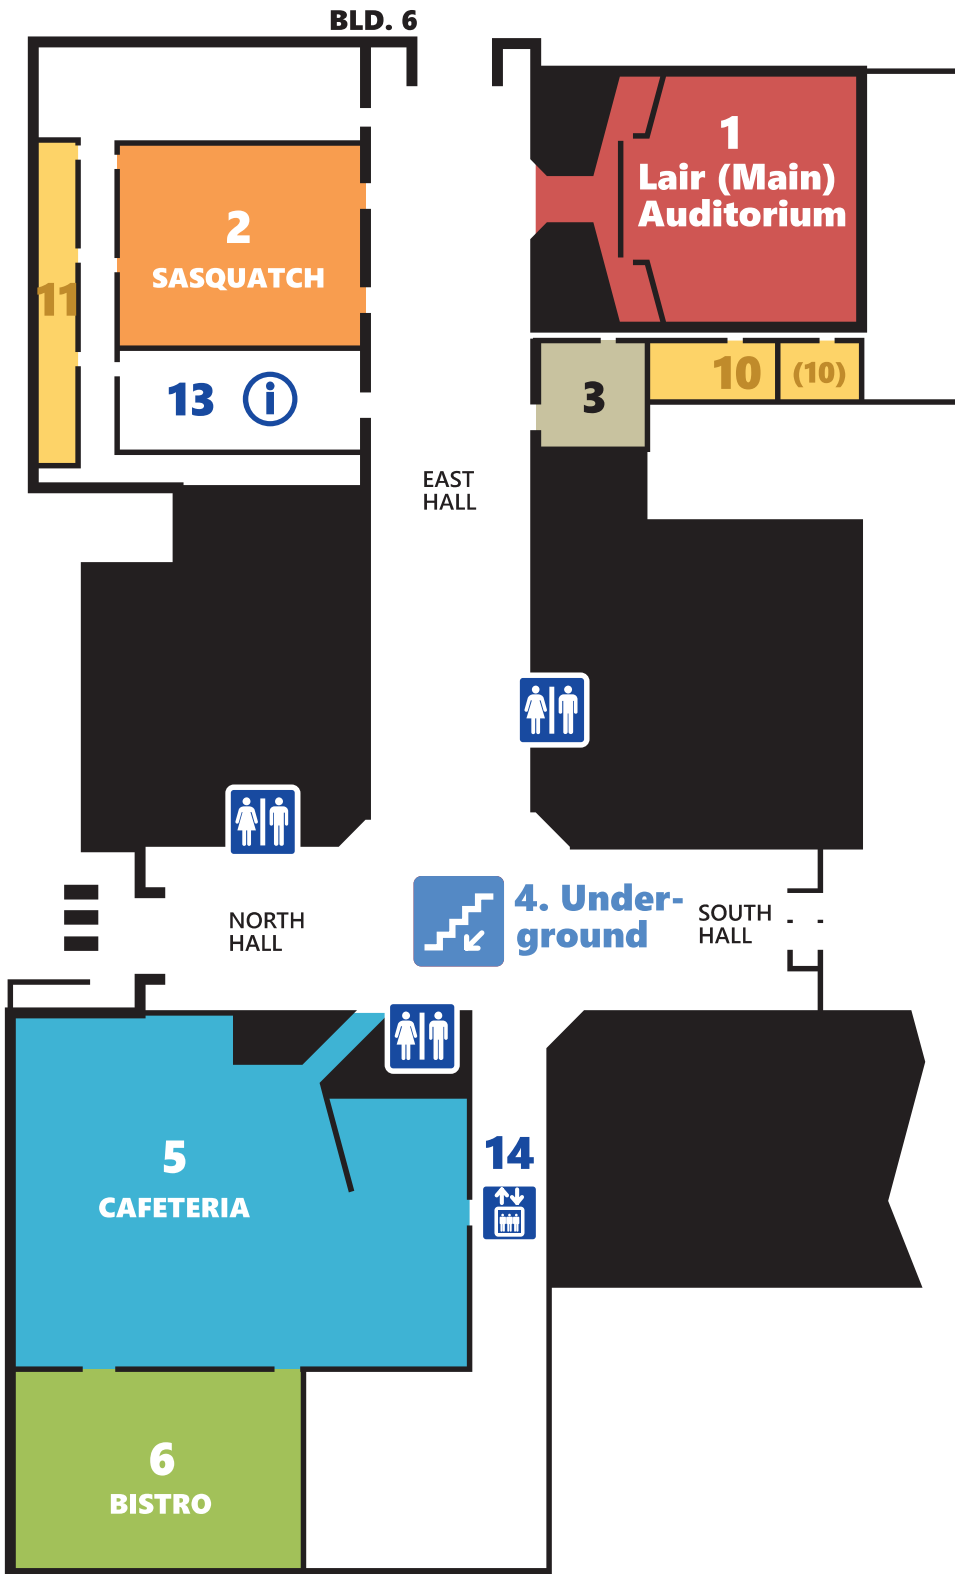

# Fall Folk Festival Site Map

1. Lair (Main) Auditorium
2. Sasquatch Room
3. Conference Room
4. The Underground (Downstairs)
5. Cafeteria Stage
6. Bistro Stage
7. Small Gym (Bld. 5)
8. Family Crafts (Bld. 5)
9. Family Stage (Bld. 5)
10. Dressing Room
11. Practice Room
12. Dance Practice Room (Bld. 5)
13. Festival Central Information ⓘ
14. Elevator