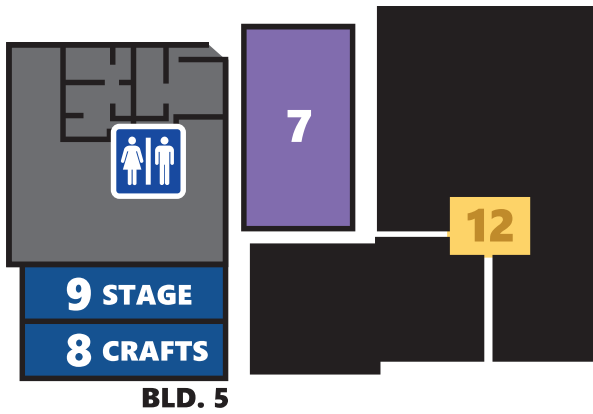

# Fall Folk Festival Site Map

1. Lair (Main) Auditorium
2. Sasquatch Room
3. Conference Room
4. The Underground (Downstairs)
5. Cafeteria Stage
6. Bistro Stage
7. Small Gym (Bld. 5)
8. Family Crafts (Bld. 5)
9. Family Stage (Bld. 5)
10. Dressing Room
11. Practice Room
12. Dance Practice Room (Bld. 5)
13. Festival Central Information ⓘ
14. Elevator