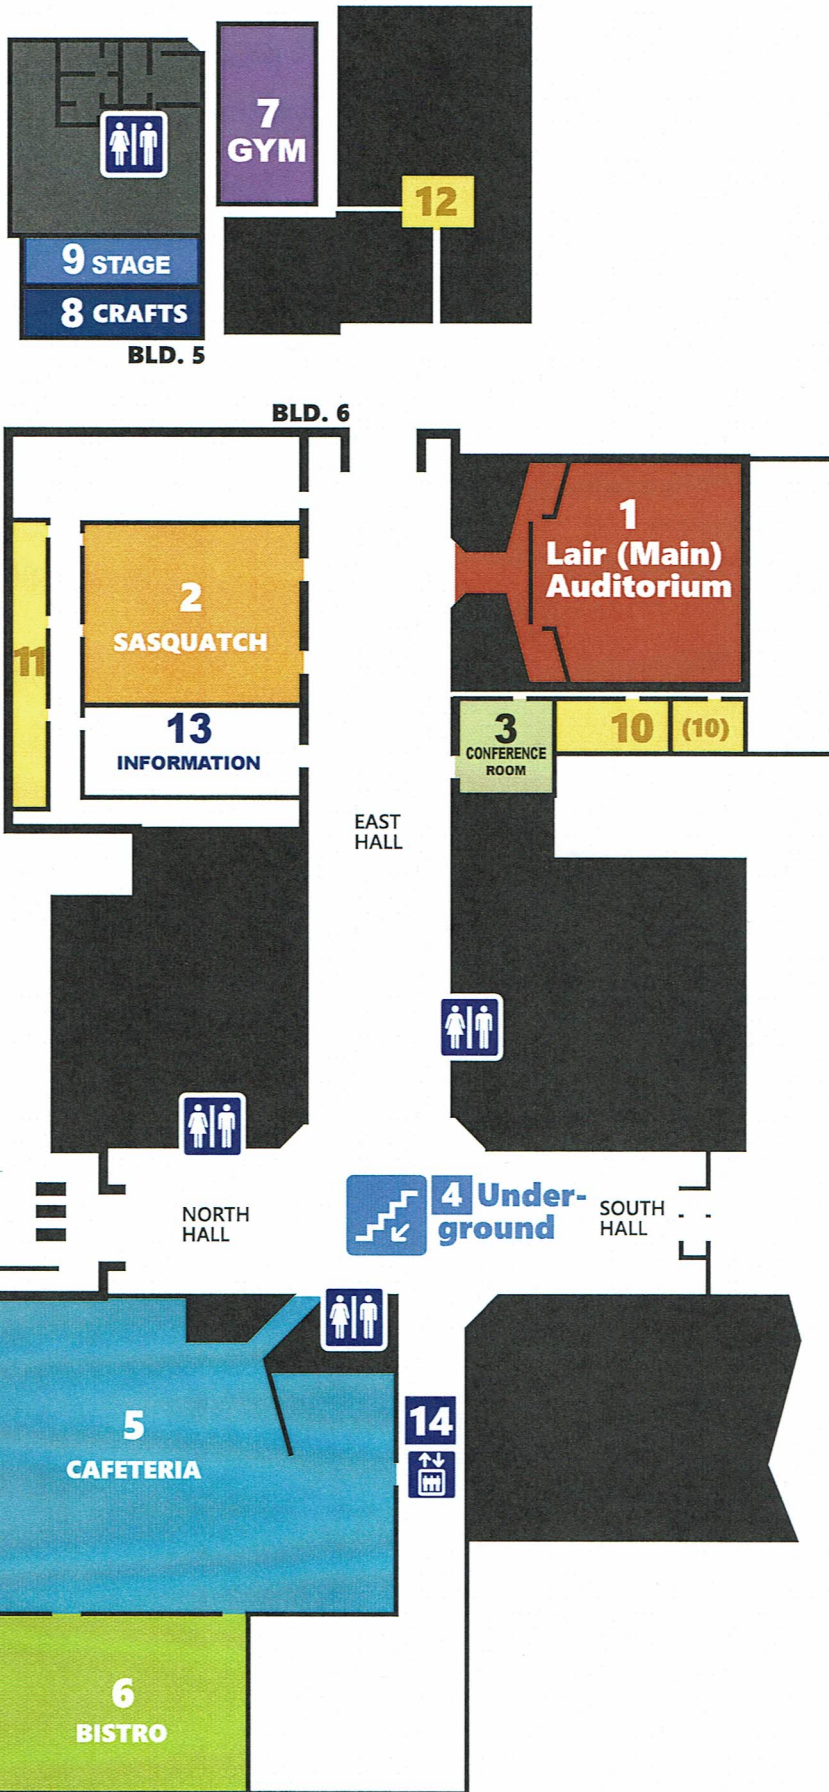

MAP & DIRECTORY

1	Lair (Main) Auditorium
2	Sasquatch Room
3	Conference Room
4	The Underground (Downstairs)
5	Cafeteria Stage
6	Bistro Stage
7	Small Gym (Bld. 5)
8	Family Crafts (Bld. 5)
9	Rocket Bakery Stage (Bld. 5)
10	Dressing Room
11	Practice Room
12	Dance Practice Room (Bld. 5)
13	Festival Central Info.
14	Elevator